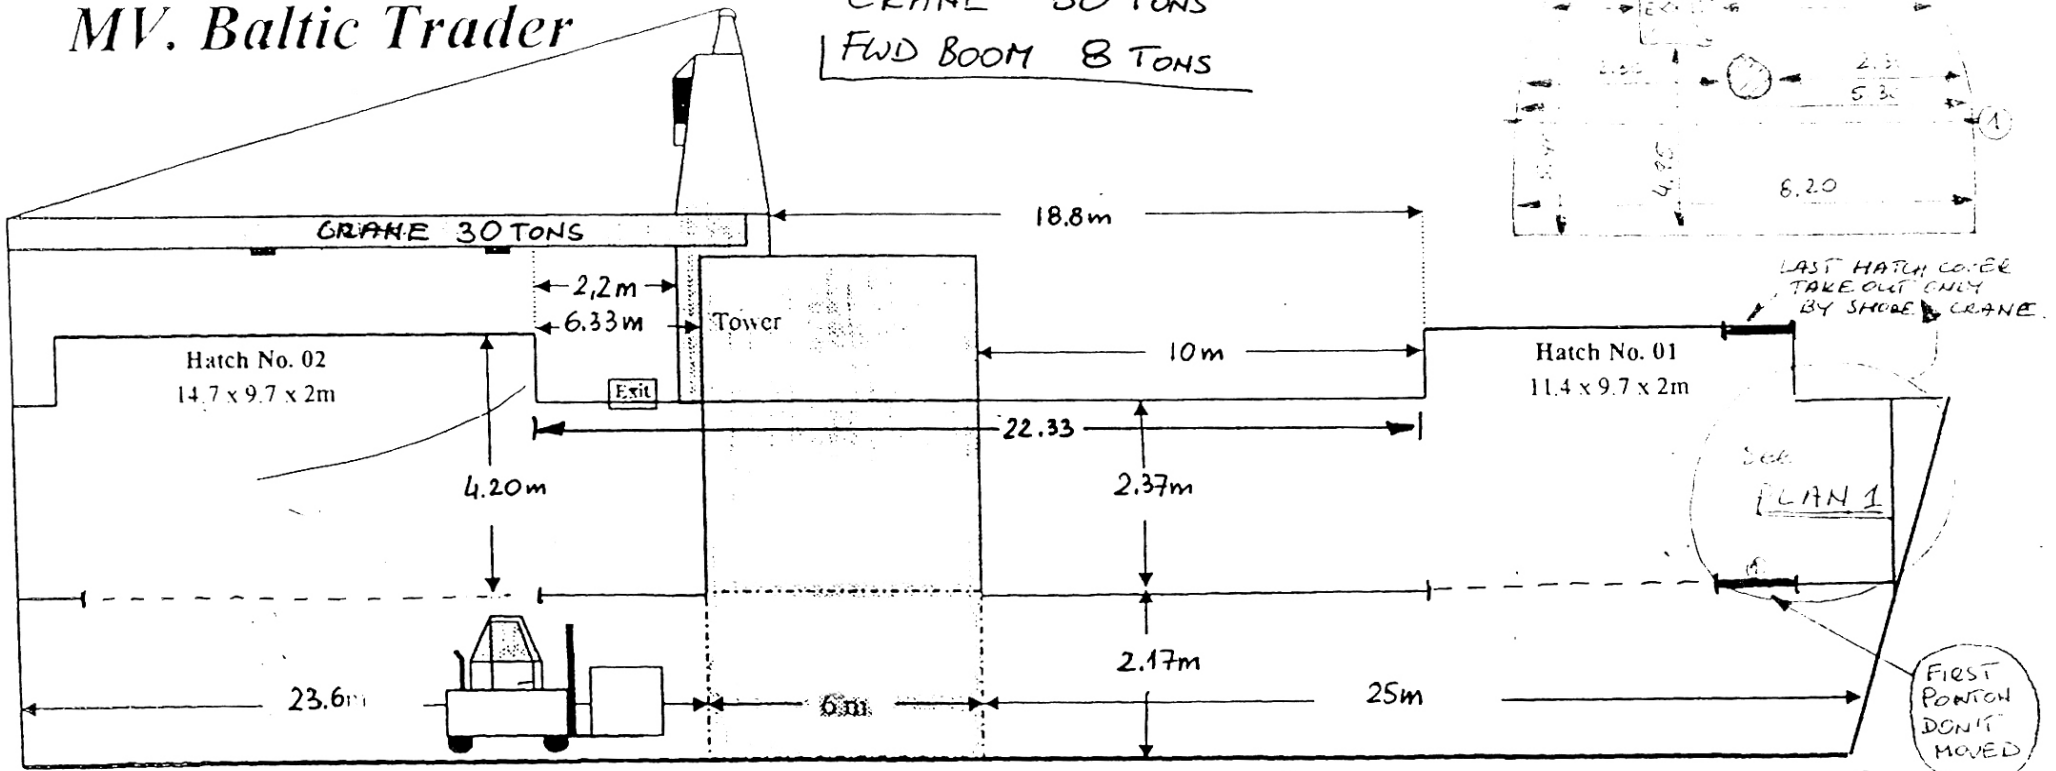

MV. Baltic Trader

CRANE 30 TONS
FWD BOOM 8 TONS

HOLDS	HATCH	SHELTER DECK	532 m ³
	HOLD BELOW SH. DECK	(UPPER HOLD)	1772 m ³
	HOLD BELOW MAIN DECK	(LOWER DECK)	1466 m ³
	TOTAL		3770 m ³